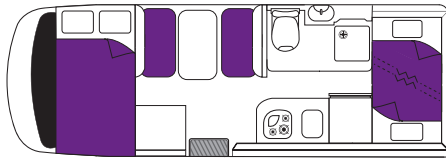

ENCOUNTER *floorplans*

Our Encounter 6 berth category is made up of three fabulous vehicles, all with slightly different floorplans. The Encounter allocated to your booking will have one of these three layouts below - all catering for six people in comfort.

Please note, layout cannot be requested.

DAY

DAY

DAY

NIGHT

NIGHT

NIGHT