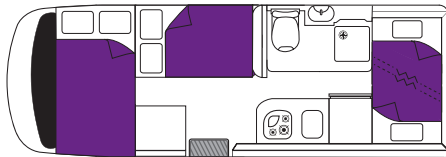

ENCOUNTER *floorplans*

Our Encounter 6 berth category is made up of three fabulous vehicles, all with slightly different floorplans. The Encounter allocated to your booking will have one of these three layouts below - all catering for six people in comfort.

Please note, layout cannot be requested.

DAY

DAY

DAY

NIGHT

NIGHT

NIGHT