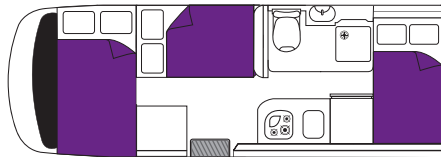

ENCOUNTER *floorplans*

Our Encounter 6 berth category is made up of three fabulous vehicles, all with slightly different floorplans. The Encounter allocated to your booking will have one of these three layouts below - all catering for six people in comfort.

Please note, layout cannot be requested.

DAY

DAY

DAY

NIGHT

NIGHT

NIGHT