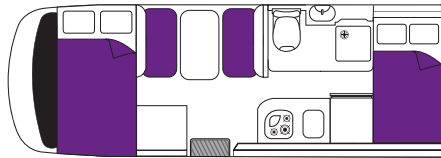

ENCOUNTER *floorplans*

Our Encounter 6 berth category is made up of three fabulous vehicles, all with slightly different floorplans. The Encounter allocated to your booking will have one of these three layouts below - all catering for six people in comfort.

Please note, layout cannot be requested.

DAY

DAY

DAY

NIGHT

NIGHT

NIGHT