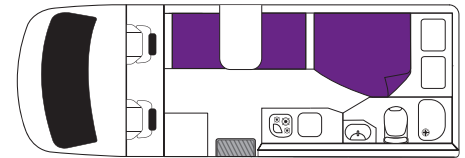

ENCOUNTER *floorplans*

Our Encounter 6 berth category is made up of three fabulous vehicles, all with slightly different floorplans. The Encounter allocated to your booking will have one of these three layouts below - all catering for six people in comfort.

Please note, layout cannot be requested.

DAY

DAY

DAY

NIGHT

NIGHT

NIGHT